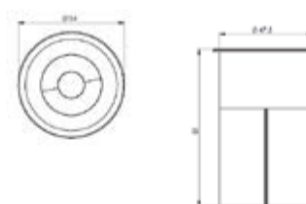

Quick Info

CRI $\geq$ 90
3000K, 4000K, 5700K
Tunable White 2700-6500K
ON-OFF/ ON-OFF (FLICKER FREE)
DALI-2 DT6 / DALI-2 DT8/ DALI +
SDCM<3
Lens & Reflector
L70 @50,000h
Aluminium Die-cast

Type

Recessed

Single Line Diagram

Recessed

Serna Fixed 28

Serna Fixed 35

Serna Fixed 47

Light Distribution

Direct

CRI $\geq$ 90

TUNABLE WHITE

SERNA FIXED

Serna Fixed fixture has:

- Luminaire housing of die-cast- aluminium
- Round recessed spotlight with effortless installation
- Surface powder coated
- COB (Chip on Board) technology
- Technology for maximum efficiency
- For specific areas or to accentuate a feature
- Zero multiple shadows
- LED with effective colour rendering
- Overflowing colours with soft light and shadow
- Interpretation of the real environment light and colours
- High colour rendering